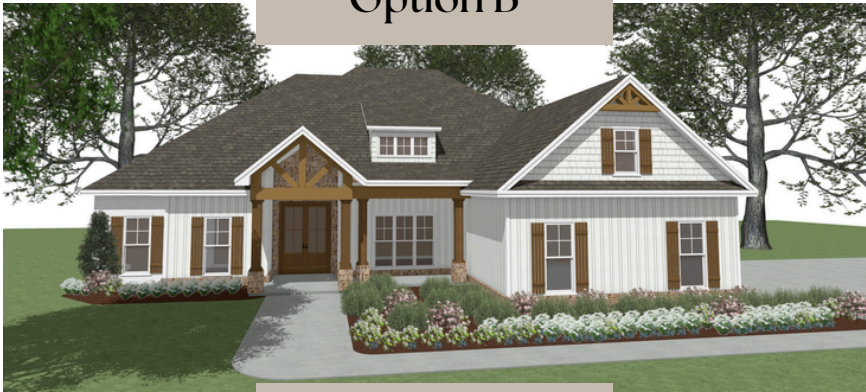

THE ST. LAWRENCE

Option A

Option B

Option C

Riverbend
NORTH

4 Bedroom
Dining Room
2,742 Sq Ft

Contact

(478) 322-0028

OPTIONAL BONUS ROOM
(ADDS APPROX. 450 SQFT)