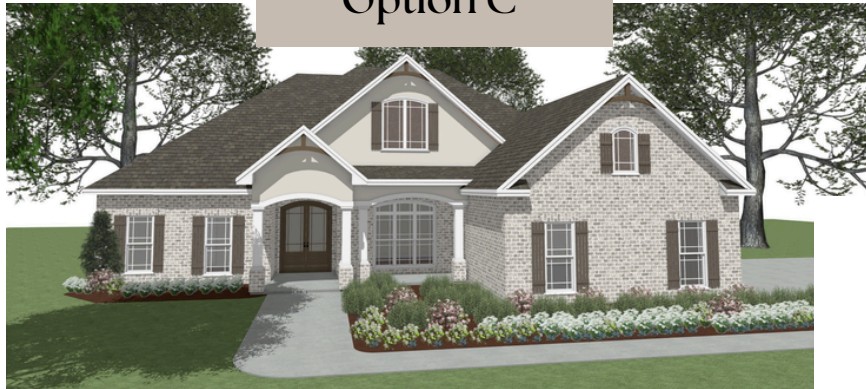

THE ST. LAWRENCE

Option A

Option B

Option C

Riverbend
NORTH

4 Bedroom
Dining Room
2,742 Sq Ft

Contact

(478) 322-0028

OPTIONAL BONUS ROOM
(ADDS APPROX. 450 SQFT)